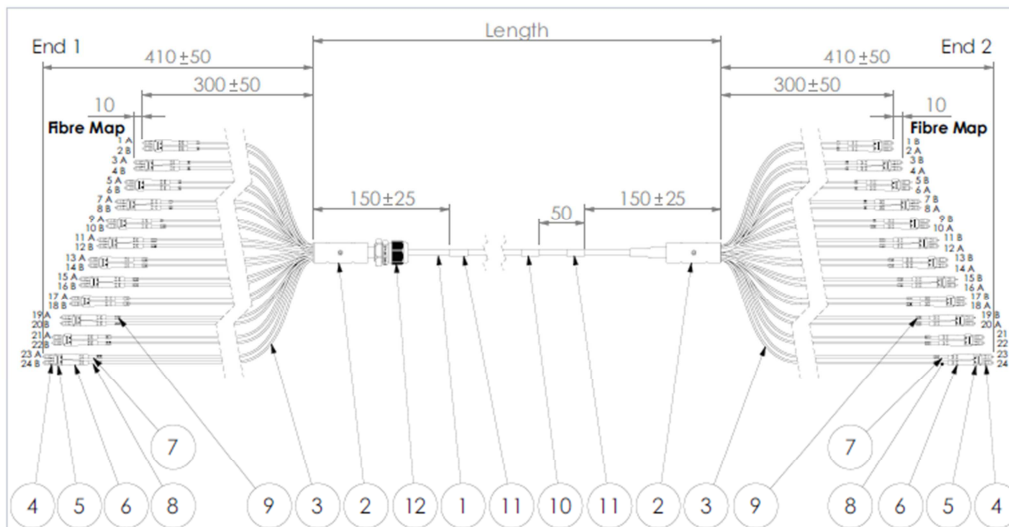

Installation de câblage en DataCenter sous forme d'Unité d'Œuvre

Tiroir optique droit 24 ports LCD & Trunks préconnectorisé 12 LCD OM3 Micro-cable

NAME	DATE
N.Blackley	20/07/12
A.Raven	20/07/12
Yes	20/07/12

REV No.	REVISION
1	Created 20/07/12

No.	Description	Qty.
1	24 Fibre OM4 Micro Cable (Aqua - See OD135)	1
2	Ø21mm Ruggedised Breakout Module	2
3	2mm Furcation Tubing (Aqua)	48
4	Multimode LC 2mm Duplex Connector (Beige)	48
5	LC Duplex Clip (Beige)	24
6	LC Connector Boot (White)	48
7	LC Connector Heatshrink - Odd Fibres (Yellow)	24
8	LC Connector Heatshrink - Even Fibres (White)	24
9	Fibre Identification Marker (C-Clip)	78
10	Serial Number Label (Wrap Around)	1
11	Special Label* (Wrap Around)	2
12	PG13.5 Gland with Nut	1

* Special label contents as per purchase order

Tails protected by bubblewrap

Length Tolerances:
-0/+100mm (Length<0.5m)
-0/+150mm (0.5m<Length<5m)
-0/+200mm (5m<Length<20m)
±1% (Length≥20m)

UNLESS OTHERWISE SPECIFIED:
Dimensions are in mm
Dimensions are nominal

SCALE: 1:5
DO NOT SCALE DRAWING
SHEET 1 OF 1

TITLE: 24 Fibre OM4 Pre-Term DWG. NO. FL-B-2304-1303-01-R